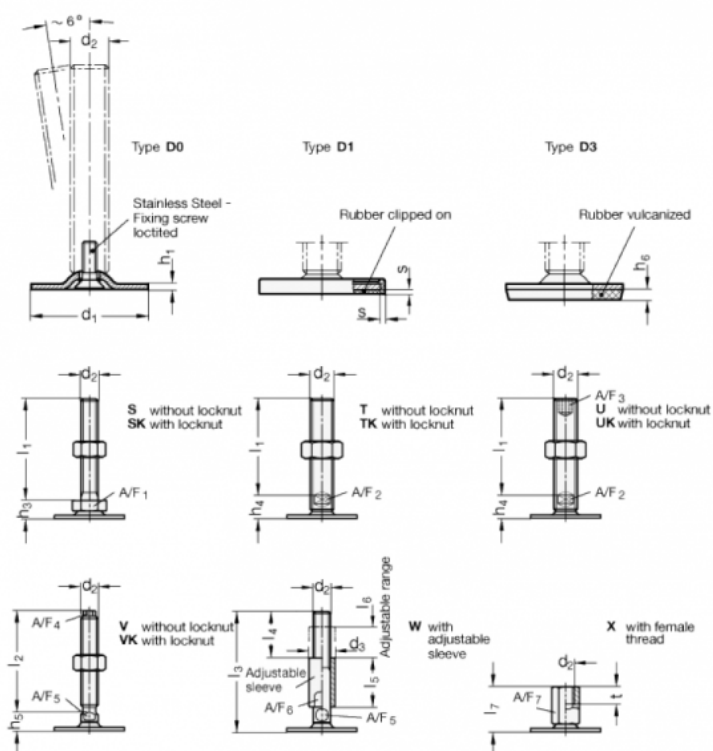

# Data Sheet

Article number: 204150M16150D3UK

Description: E+G levelling foot  
GN 41-50-M16-150-D3-UK

Note: UK With nut, Hexagon socket at the top, Wrench flat at the bottom

## Measures

A/F2 = 12

s =

A/F3 = 8

d1 = 50

d2 = M16

h1 = 2.5

h4 = 17

h6 = 4

l1 = 150